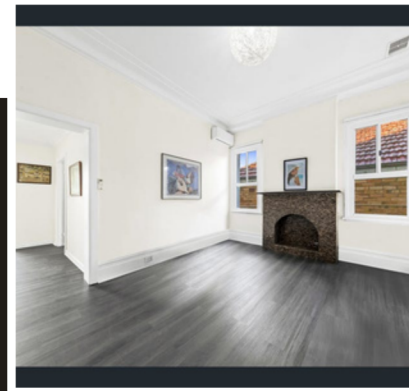

Talk to us today!

02 8033 4582

contact@infinitycare.com.au

www.infinitycare.com.au

AVAILABLE NOW!