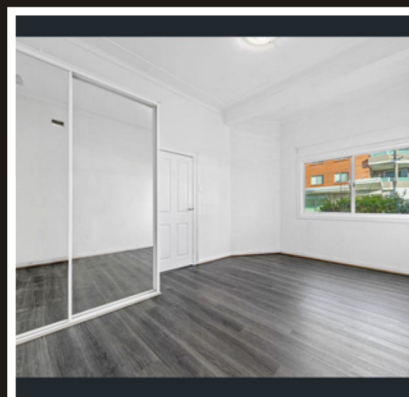

Talk to us today!

02 8033 4582

contact@infinitycare.com.au

www.infinitycare.com.au

AVAILABLE NOW!