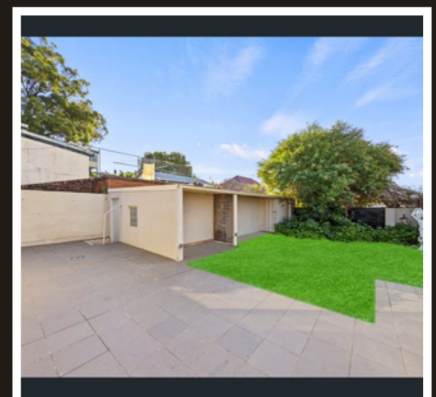

Talk to us today!

02 8033 4582

contact@infinitycare.com.au

www.infinitycare.com.au

AVAILABLE NOW!